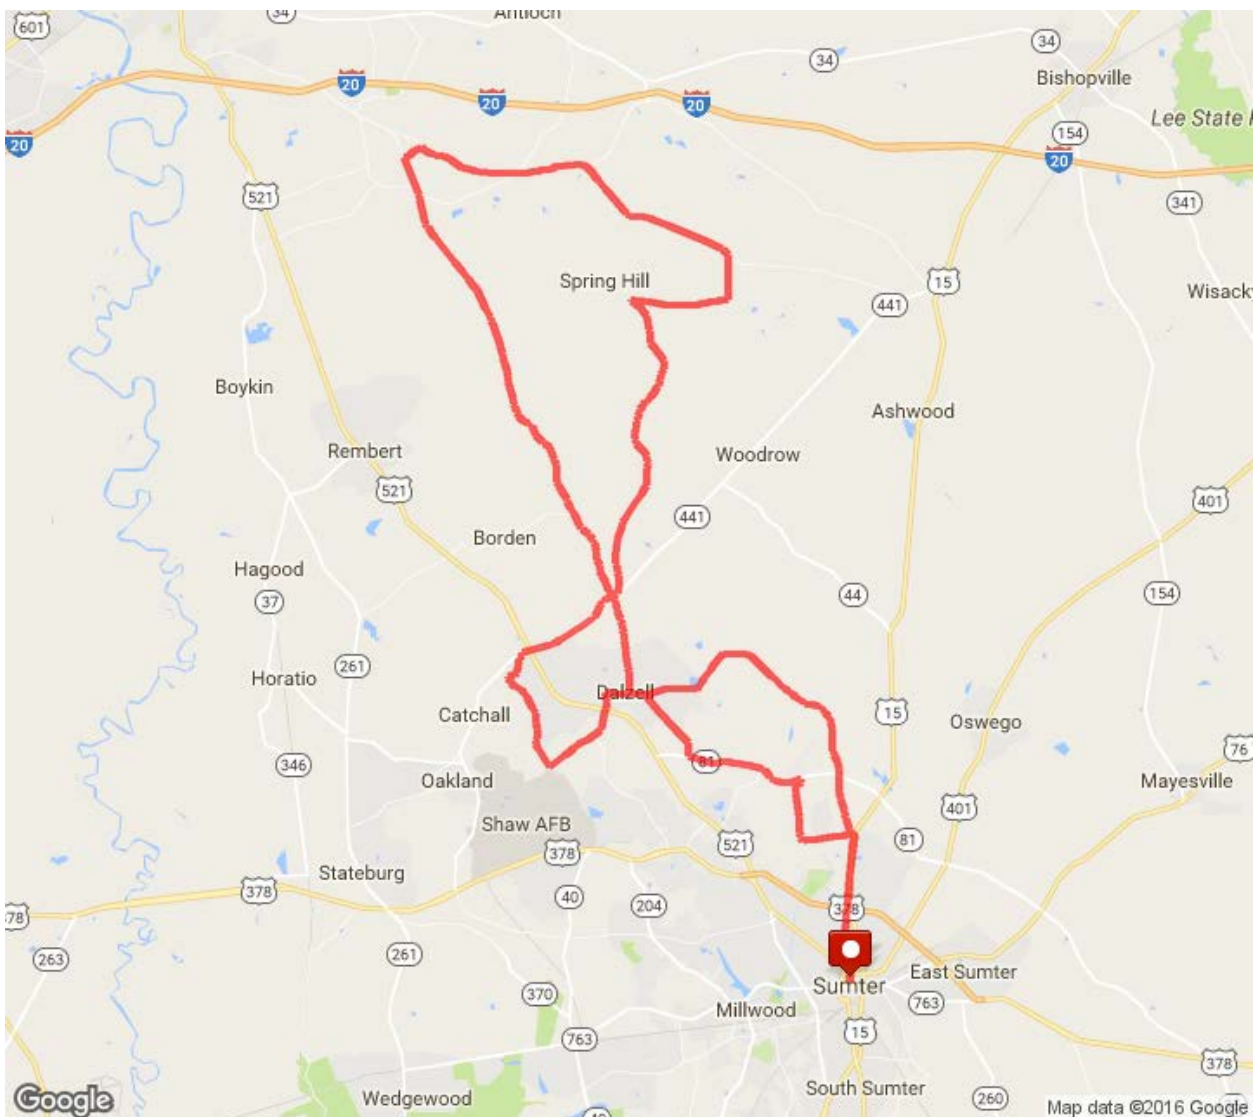

## 2016 Oktoberfest Metric Century

- 0 mi    Route Start Head north on N Main St toward Law Range
- 3.36 mi South    Head south on US-15 S toward Jefferson Rd
- 3.36 mi Right    Turn right onto Jefferson Rd
- 3.41 mi Info    Continue onto Queen Chapel Rd
- 11.35 mi    West    Head west on Old Camden Rd/Old US Hwy 521 toward Sulen Rd
- 11.65 mi    Right    Turn right onto Black River Rd
- 13.94 mi    Northeast    Head northeast on SC-441 N toward Live Oak Rd
- 14.05 mi    Left    Turn left onto Live Oak Rd
- 14.23 mi    North    Head north on Live Oak Rd toward Mud Rd
- 16.96 mi    Info    Continue onto St Phillips Rd
- 20.18 mi    Info    Continue onto Rembert Church Rd
- 20.24 mi    Northwest    Head northwest on Rembert Church Rd
- 21.38 mi    Right    Continue straight onto Rambert Church Rd Destination will be on the right
- 21.41 mi    East    Head east on Springhill Rd toward Rambert Church Rd
- 23.62 mi    North    Head north on Turkey Farm Rd toward H and H Rd
- 24.62 mi    Left    Turn left onto Red Hill Rd Destination will be on the right
- 24.63 mi    Northwest    Head northwest on Red Hill Rd toward Chewning Rd will be on the left
- 32.47 mi    Northwest    Head northwest on Red Hill Rd/State Rd S-28-18 toward St Matthews Rd
- 32.47 mi    Left    Turn left onto St Matthews Rd
- 32.93 mi    Left    Turn left onto Black River Rd/State Rd S-28-12
- 32.94 mi    South    Head south on Black River Rd/State Rd S-28-12 Continue to follow Black River Rd Destination will be on the left
- 36.16 mi    Southeast    Head southeast on Black River Rd toward Pisgah Mail Rd will be on the left
- 38.04 mi    South    Head south on Black River Rd toward Ross Farm Rd will be on the right
- 44.15 mi    Southeast    Head southeast on Black River Rd toward SC-441 N
- 44.16 mi    Right    Turn right onto SC-441 S/Peach Orchard Rd
- 46.65 mi    South    Head south on Dodgen Hill Rd toward Providence Hill Rd
- 47.38 mi    Left    Dodgen Hill Rd turns left and becomes Sargent Rd
- 47.66 mi    Southeast    Head southeast on Sargent Rd toward Vertigo Rd
- 49.1 mi Left    Turn left to stay on Sargent Rd
- 49.76 mi    Southeast    Head southeast on Sargent Rd toward State Hwy 364
- 49.76 mi    Left    Turn left onto State Hwy 364/Frierson Rd Continue to follow Frierson Rd
- 52.05 mi    North    Head north on Frierson Rd toward Old Camden Rd/Old US Hwy 521
- 52.05 mi    Right    Turn right onto Camden Hwy/Old Camden Rd/Old US Hwy 521 Continue to follow Camden Hwy Destination will be on the left
- 54.72 mi    South    Head south on Camden Hwy toward SC-81 N
- 54.73 mi    Left    Turn left onto SC-81 S
- 57.47 mi    Northeast    Head northeast on SC-81 S toward N Wise Dr
- 57.47 mi    Right    Turn right onto N Wise Dr
- 58.94 mi    East    Head east on Jefferson Rd toward N Wise Dr
- 60.14 mi    Right    Turn right onto US-15 S
- 60.16 mi    South    Head south on US-15 S/N Main St toward Haley Ave Continue to follow N Main St Destination will be on the right
- 63.5 mi South    Head south on N Main St toward W Hampton Ave
- 63.5 mi    Destination