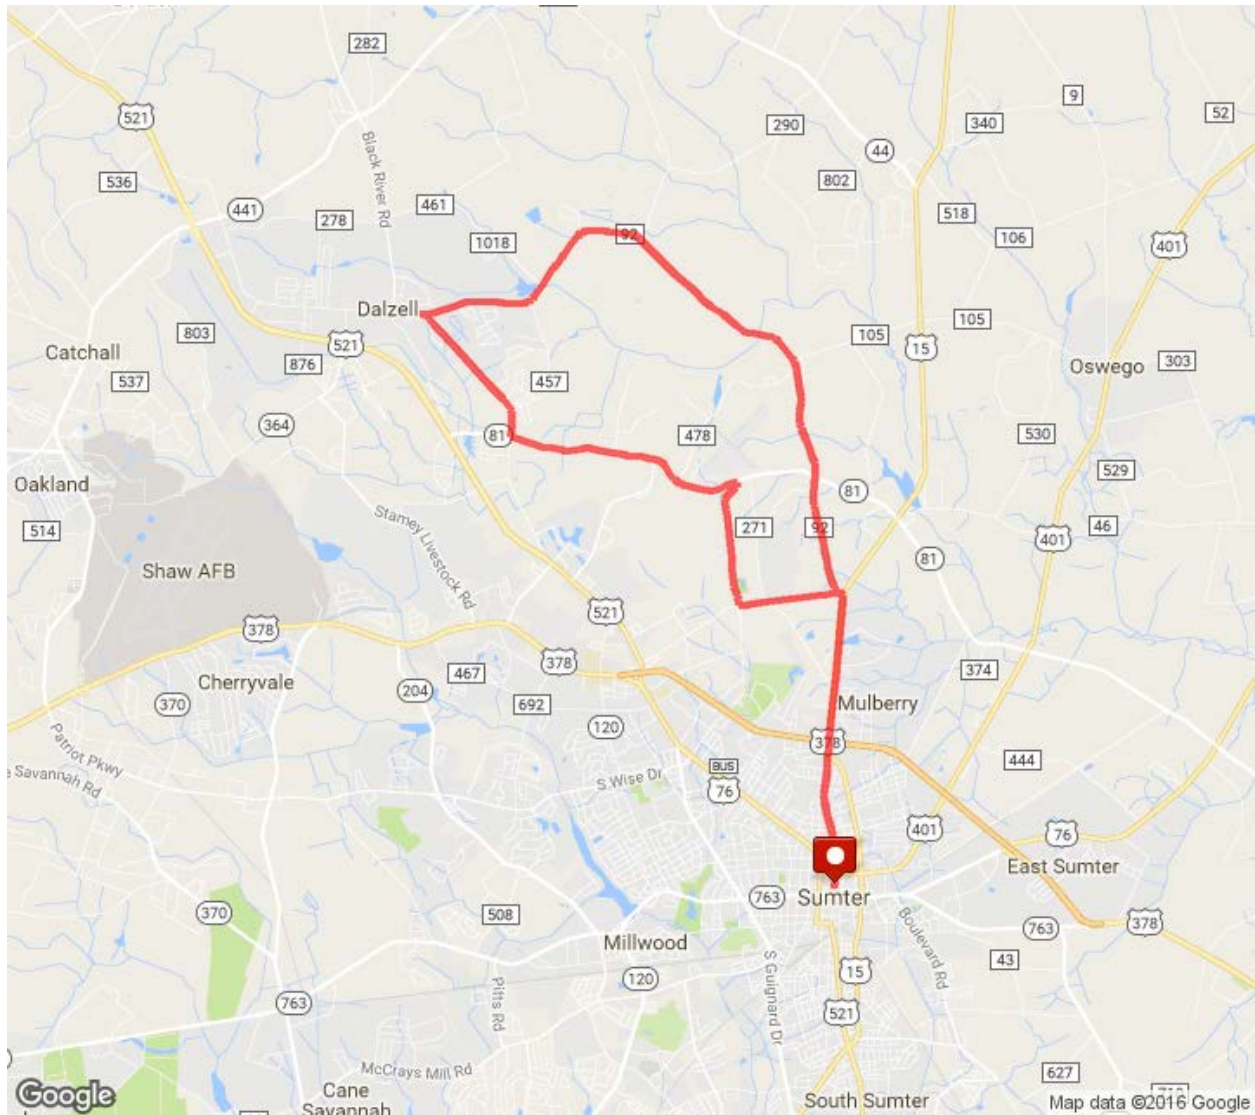

## Sumter Oktoberfest Metric Century Charity Ride 21.94 Mile Ride

0 mi	Route Start	Head north on N Main St toward Law Range
3.35 mi	Left	Turn left onto Jefferson Rd
3.4 mi	Right	Continue onto Queen Chapel Rd Destination will be on the right
3.46 mi	Northwest	Head northwest on Queen Chapel Rd toward Pressley Rd
11.33 mi	Left	Sharp left onto Old Camden Rd/Old US Hwy 521 Destination will be on the left
11.35 mi	East	Head east on Camden Hwy/Old Camden Rd/Old US Hwy 521 toward Dallas Dr Continue to follow Camden Hwy Destination will be on the left
13.16 mi	South	Head south on Camden Hwy toward SC-81 N
13.16 mi	Left	Turn left onto SC-81 S
15.9 mi	Northeast	Head northeast on SC-81 S toward N Wise Dr
15.91 mi	Right	Turn right onto N Wise Dr
17.38 mi	East	Head east on Jefferson Rd toward N Wise Dr
18.58 mi	Right	Turn right onto US-15 S
18.58 mi	South	Head south on US-15 S/N Main St toward Haley Ave Continue to follow N Main St